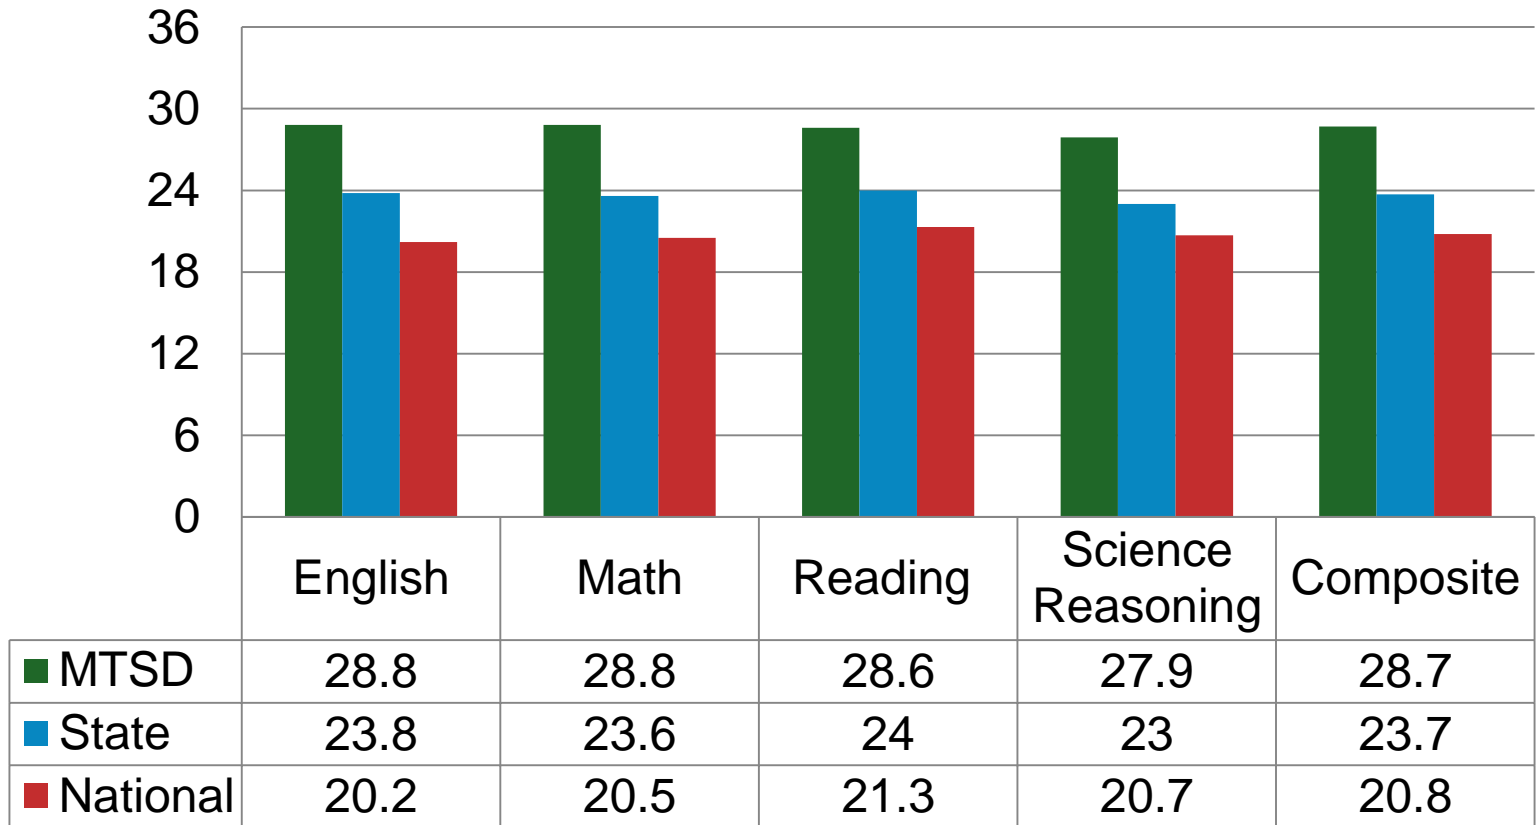

Montgomery Township School District

National Merit Scholars

	2018	2017	2016	2015	2014
Finalist	12	17	21	22	16
Semifinalist	0	1	1	2	1
Commended	62	41	66	58	50