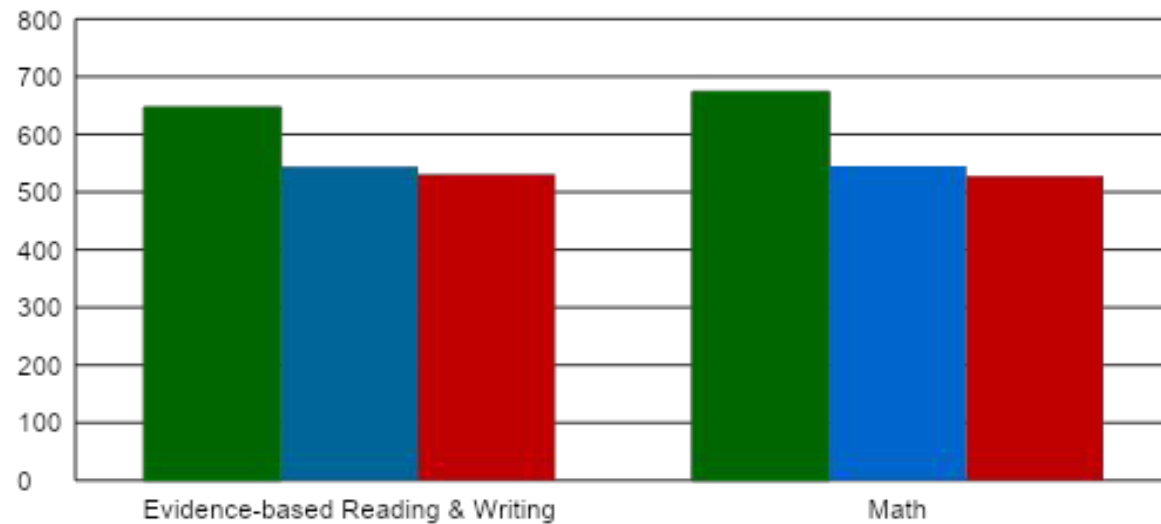

Montgomery Township School District

Class of 2019 Mean SAT Scores