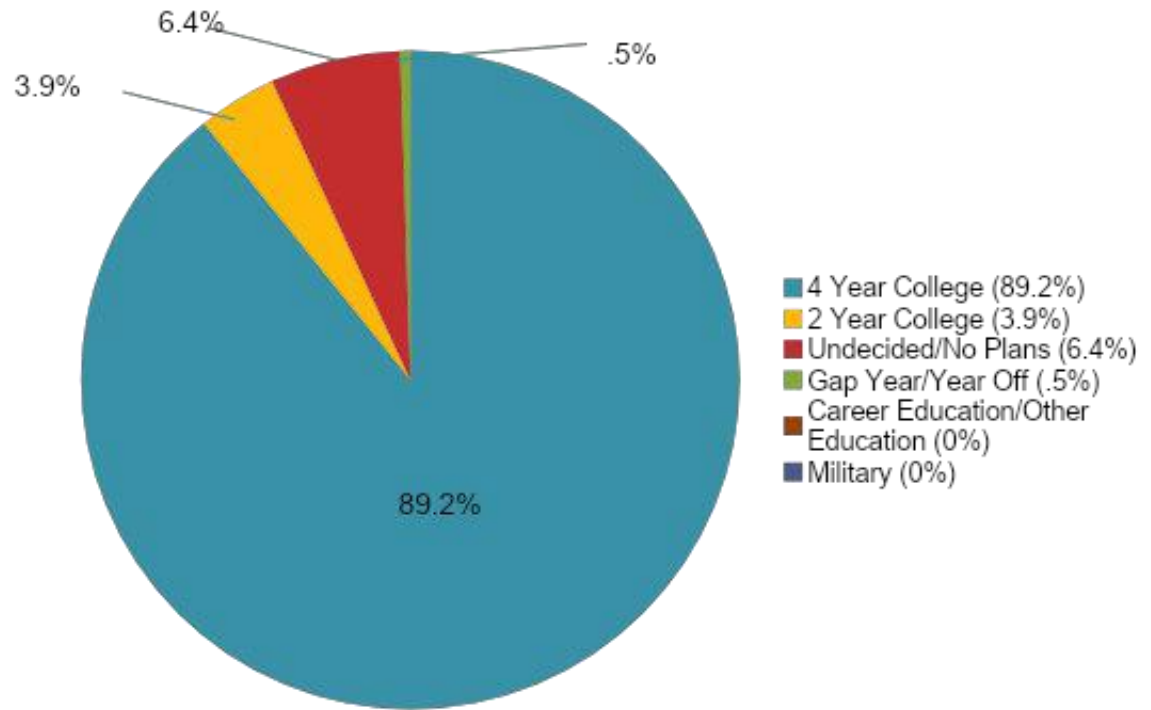

MHS Class of 2019 Snapshot

409 students graduated

93.1% are continuing their education