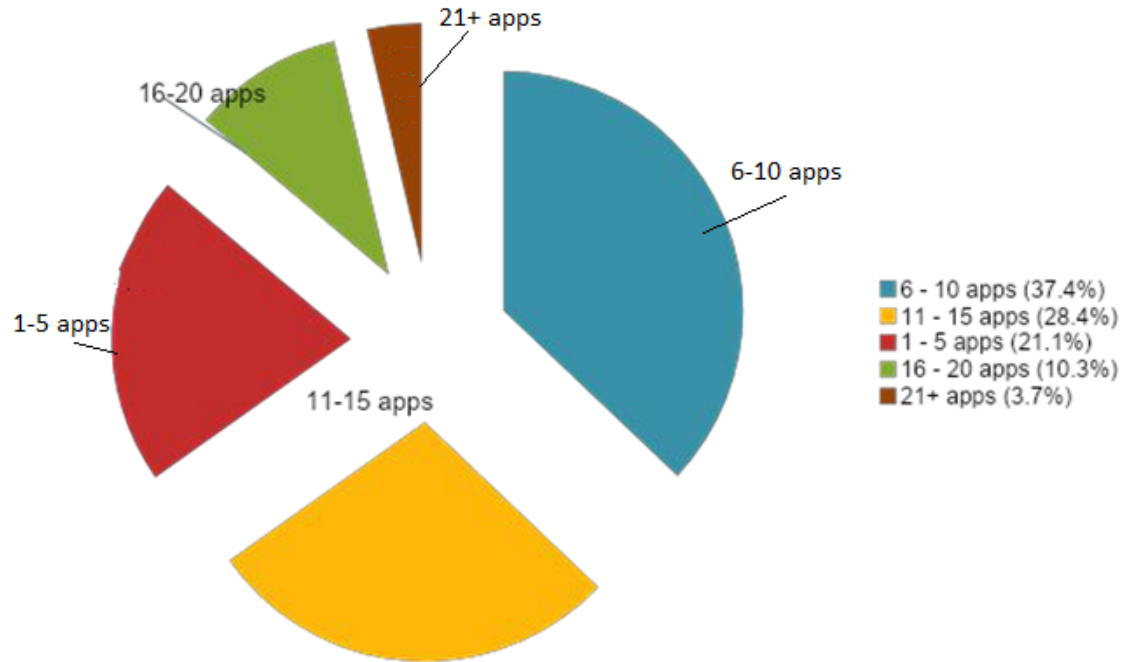

College Applications per Student 2019