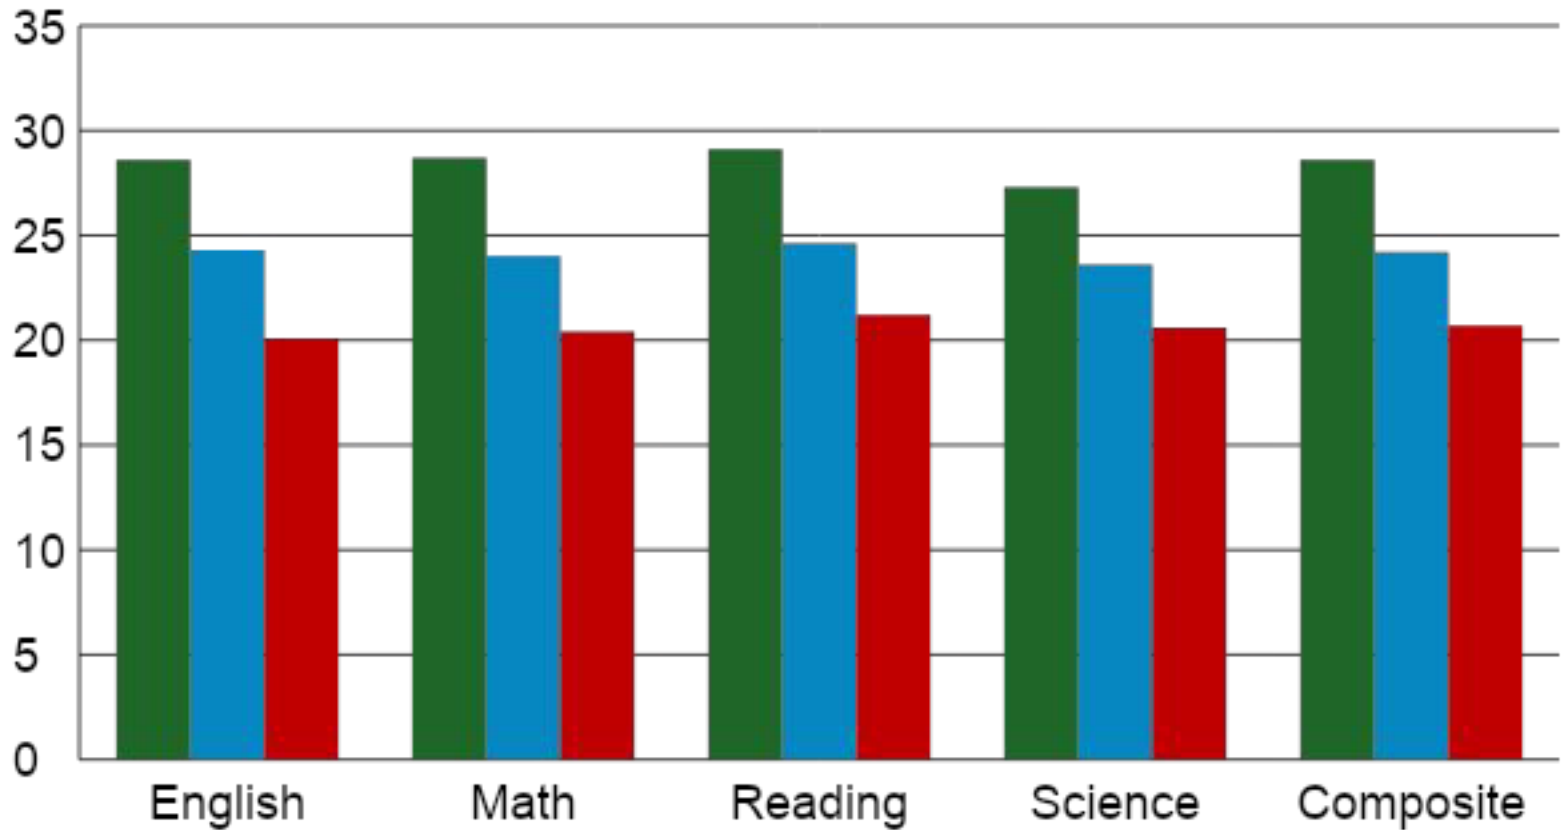

Class of 2019 Mean ACT Scores

Montgomery Township School District

National Merit Scholars

	2019	2018	2017	2016	2015
Finalist	12	11	17	21	22
Semifinalist	0	0	1	1	1
Commended	70	62	41	66	58