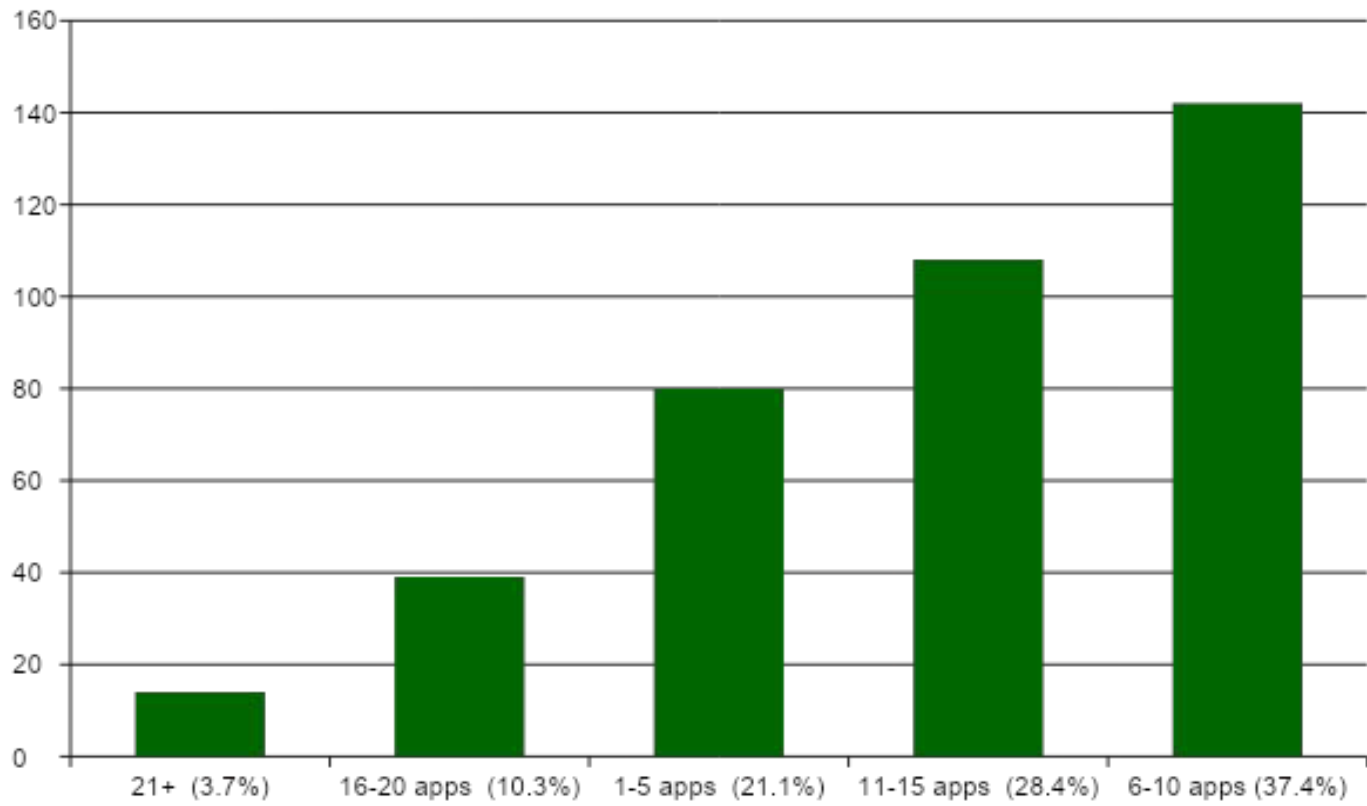

Utilized in grades 7-12

Montgomery Township School District

College Applications per Student 2019

Data from *Naviance*

Montgomery Township School District

College Applications per Student 2019

Data from *Naviance*